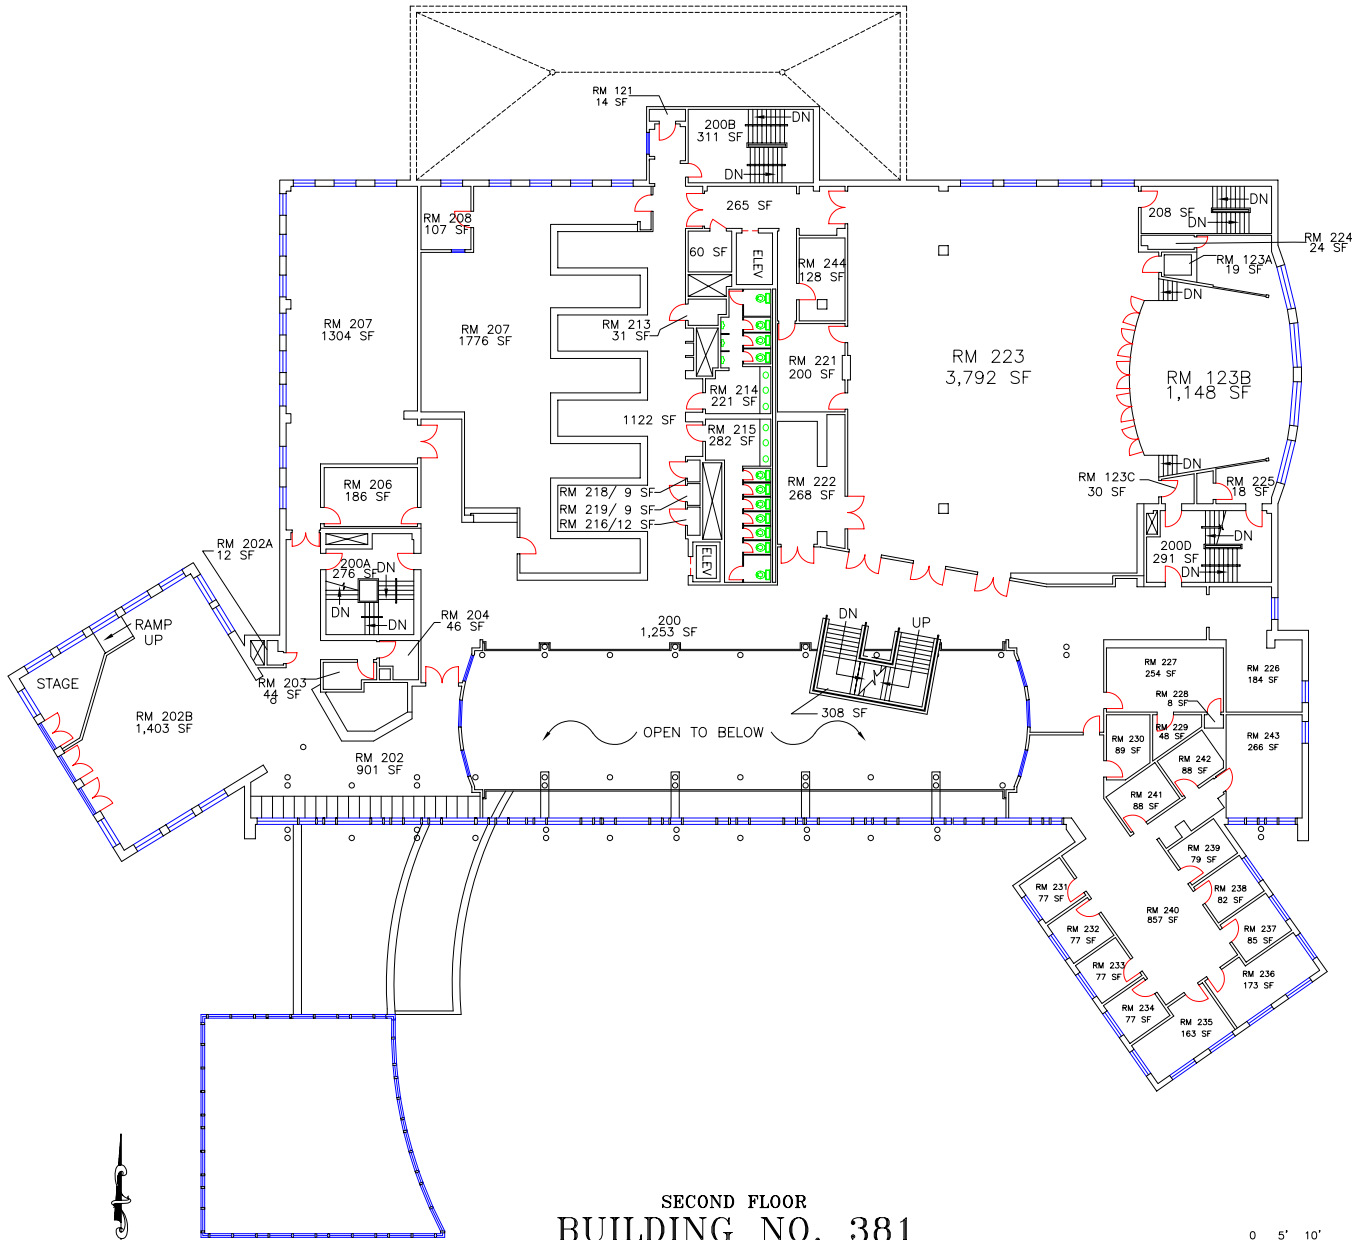

KEENE STATE COLLEGE FLOOR PLANS

FIRST FLOOR
BUILDING NO. 381
YOUNG STUDENT CENTER

0 5' 10' 20'
GROSS SQFT 31,076

KEENE STATE COLLEGE FLOOR PLANS

SECOND FLOOR
BUILDING NO. 381
YOUNG STUDENT CENTER

0 5' 10' 20'
GROSS SQFT 27,477

KEENE STATE COLLEGE FLOOR PLANS

THIRD FLOOR
BUILDING NO. 381
YOUNG STUDENT CENTER

0 5' 10' 20'
GROSS SQFT 25,900