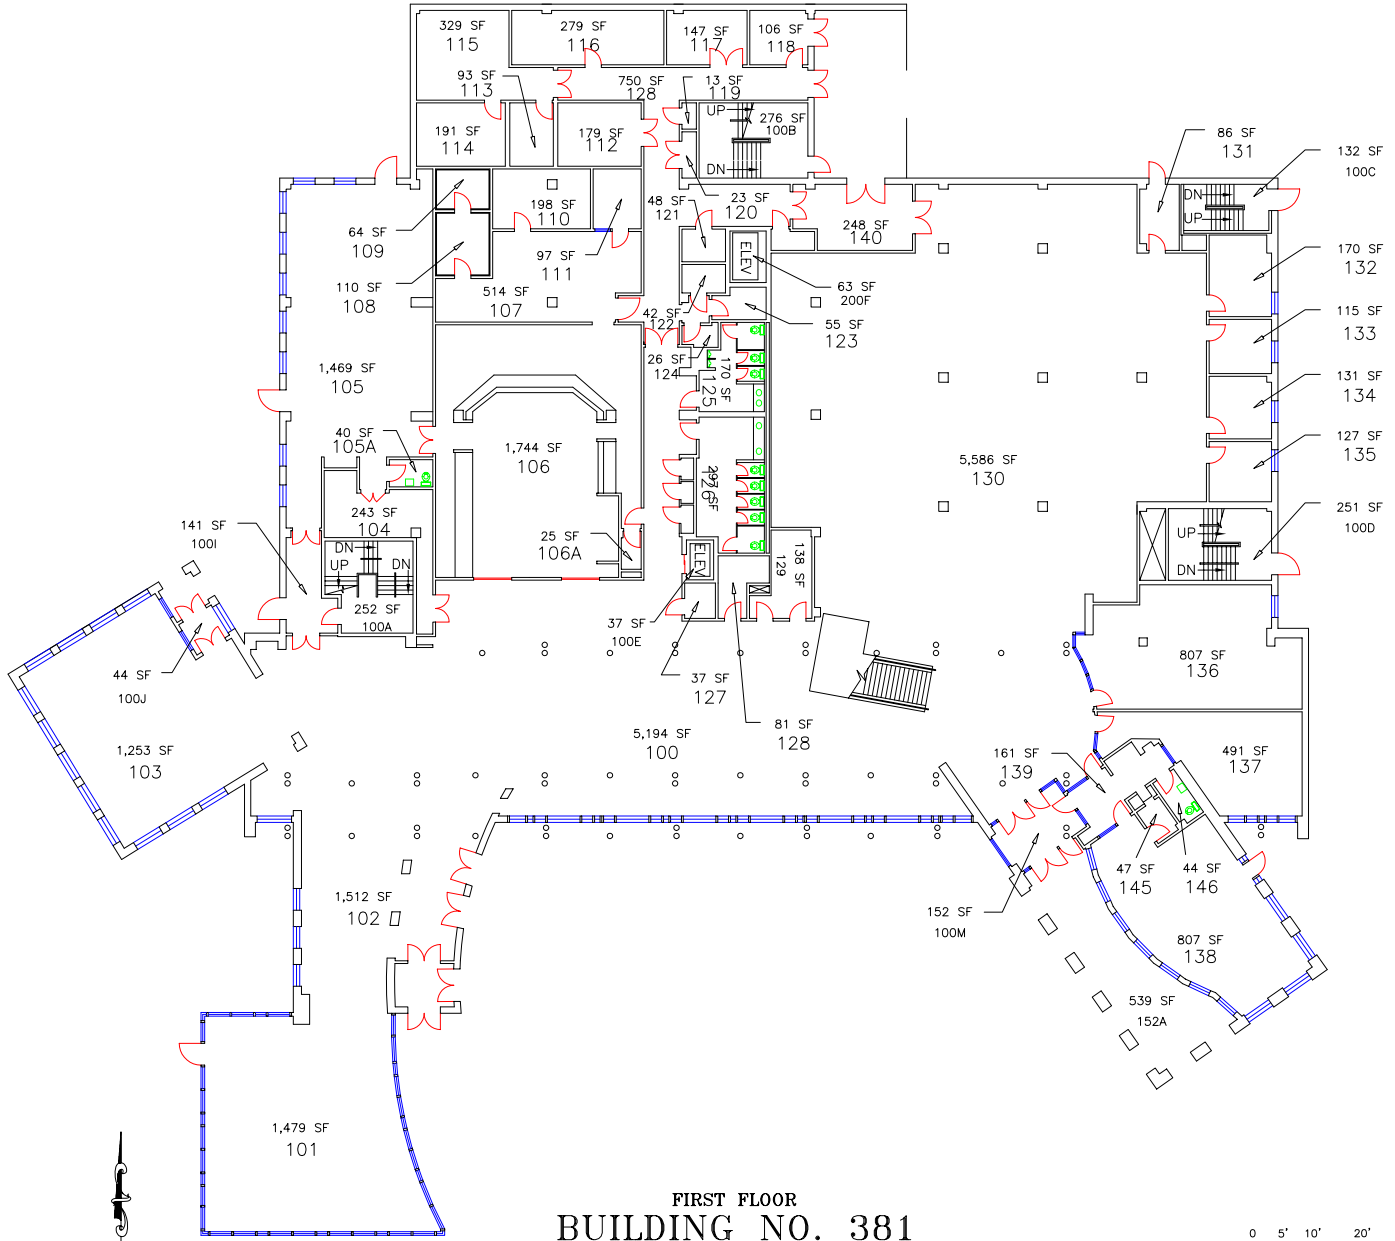

KEENE STATE COLLEGE FLOOR PLANS

FIRST FLOOR
BUILDING NO. 381
YOUNG STUDENT CENTER

0 5' 10' 20'
GROSS SQFT 31,076

KEENE STATE COLLEGE FLOOR PLANS

SECOND FLOOR
BUILDING NO. 381
YOUNG STUDENT CENTER

0 5' 10' 20'
GROSS SQFT 27,477

KEENE STATE COLLEGE FLOOR PLANS

THIRD FLOOR
BUILDING NO. 381
YOUNG STUDENT CENTER

0 5' 10' 20'
GROSS SQFT 25,900