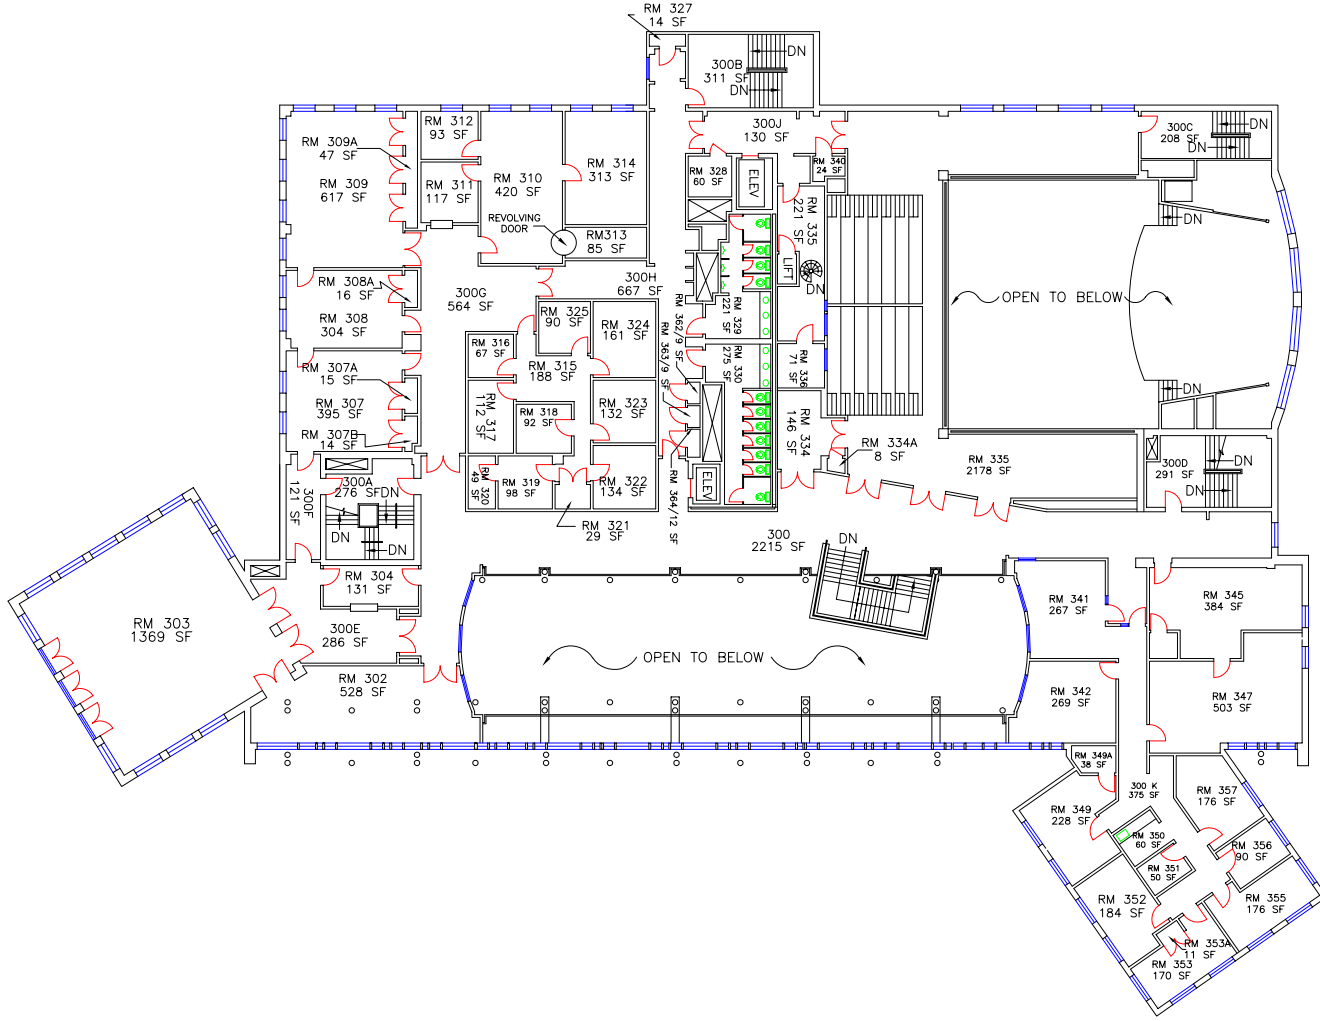

KEENE STATE COLLEGE FLOOR PLANS

FIRST FLOOR
BUILDING NO. 381
YOUNG STUDENT CENTER

0 5' 10' 20'
GROSS SQFT 31,076

KEENE STATE COLLEGE FLOOR PLANS

SECOND FLOOR
BUILDING NO. 381
YOUNG STUDENT CENTER

0 5' 10' 20'
GROSS SQFT 27,477

KEENE STATE COLLEGE FLOOR PLANS

THIRD FLOOR
BUILDING NO. 381
YOUNG STUDENT CENTER

0 5' 10' 20'
GROSS SQFT 25,900